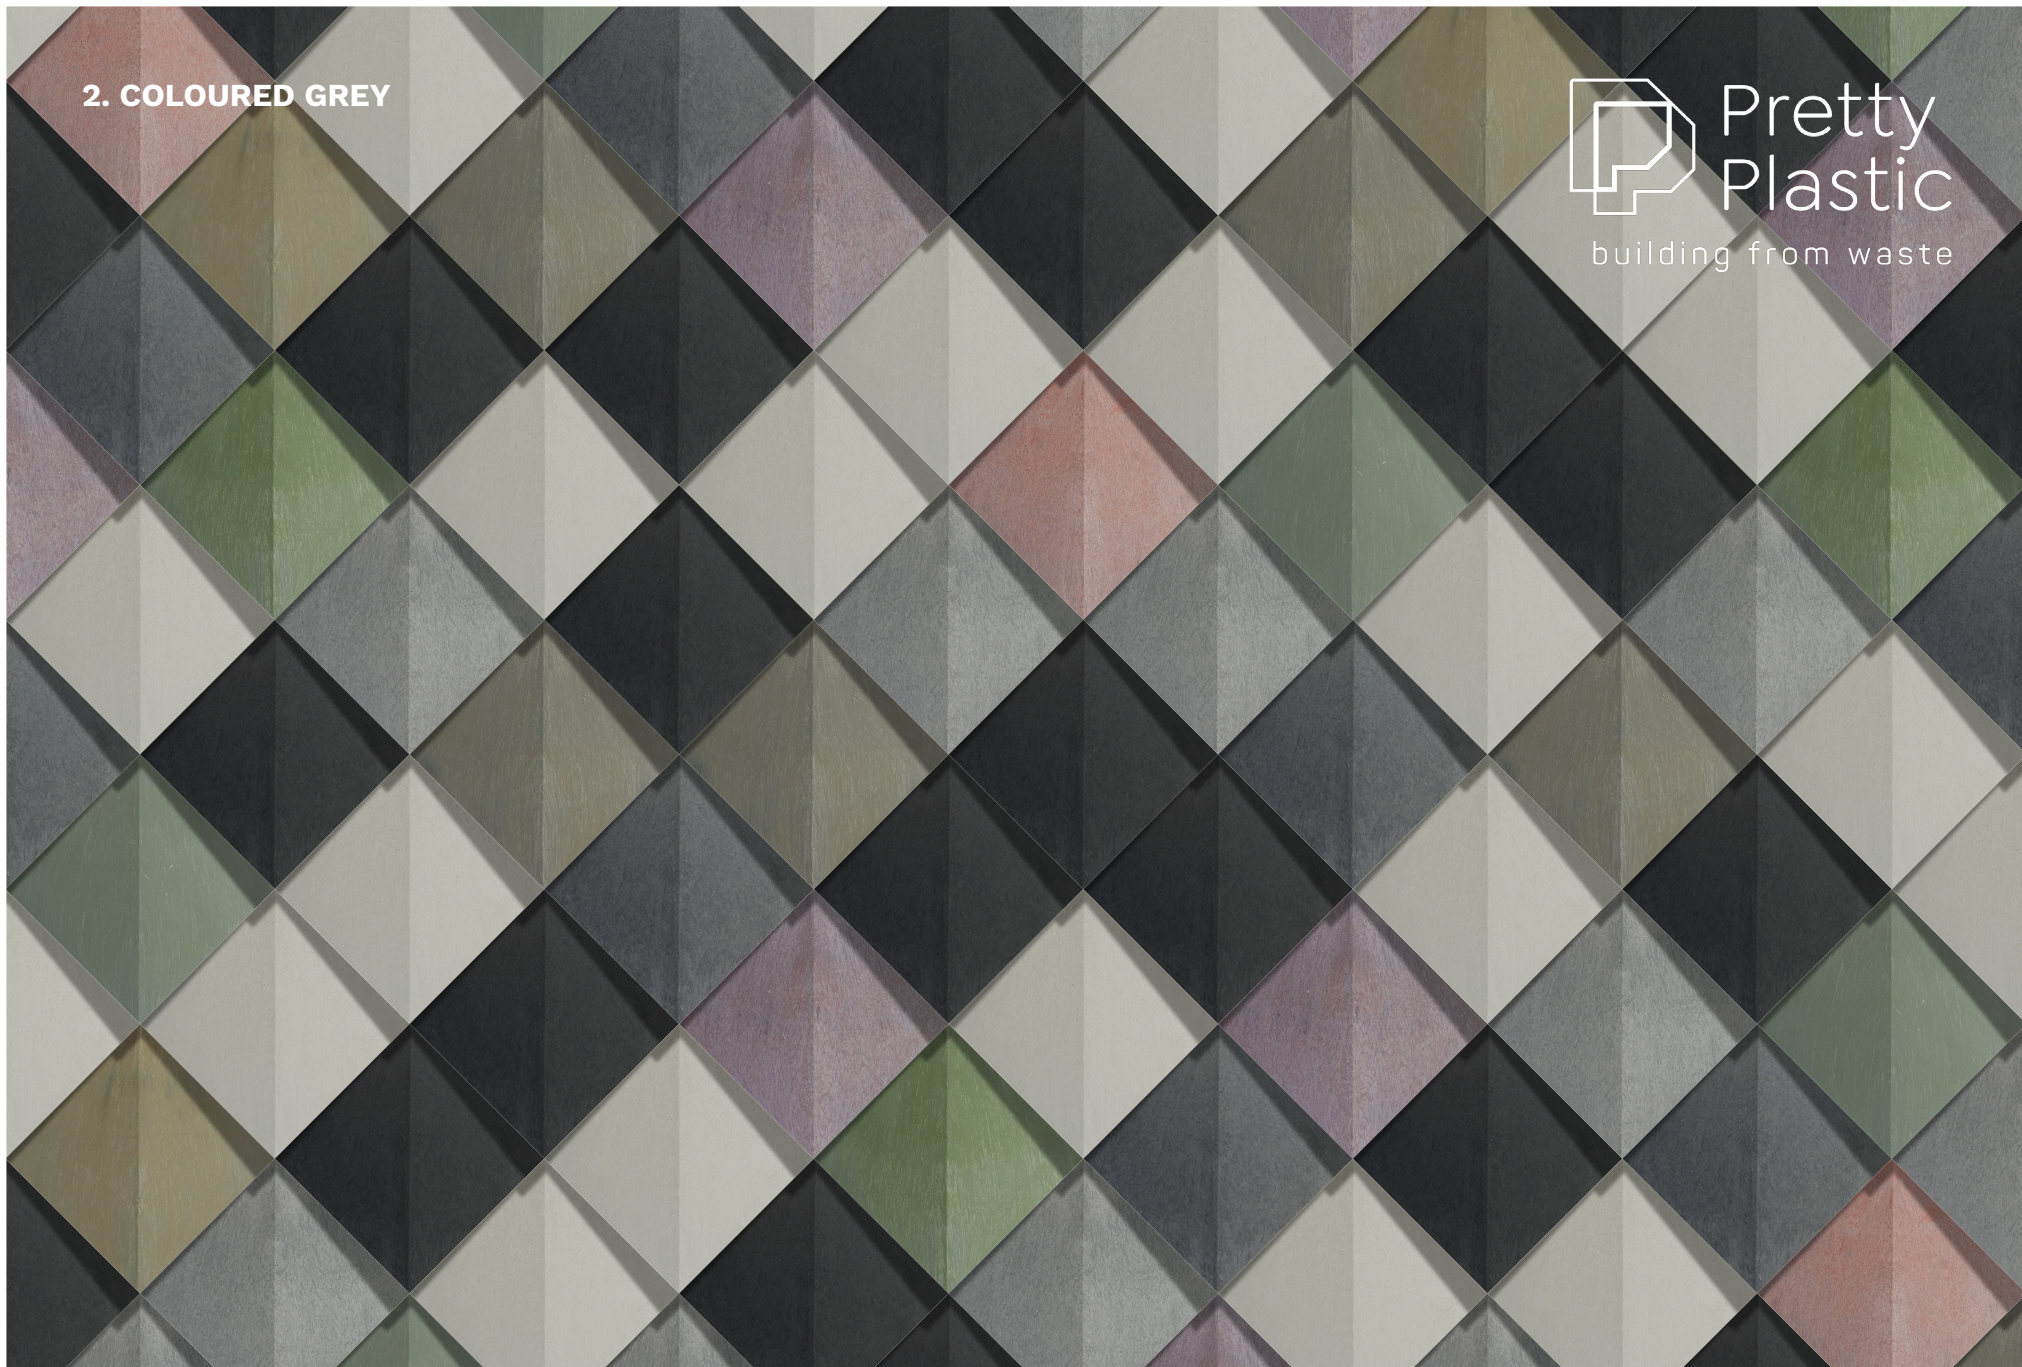

## GREEN

**Light** (G1)

**Medium** (G2)

**Dark** (G3)

## TERRACOTTA

**Light** (T1)

**Medium** (T2)

**Dark** (T3)

1. GREY

 Pretty  
Plastic  
building from waste

2. COLOURED GREY

 Pretty  
Plastic  
building from waste

3. GREEN

4. TERRACOTTA

5. OCHRE

 Pretty  
Plastic  
building from waste

6. GREY-GREEN

Pretty  
Plastic

building from waste

7. GREY-TERRACOTTA